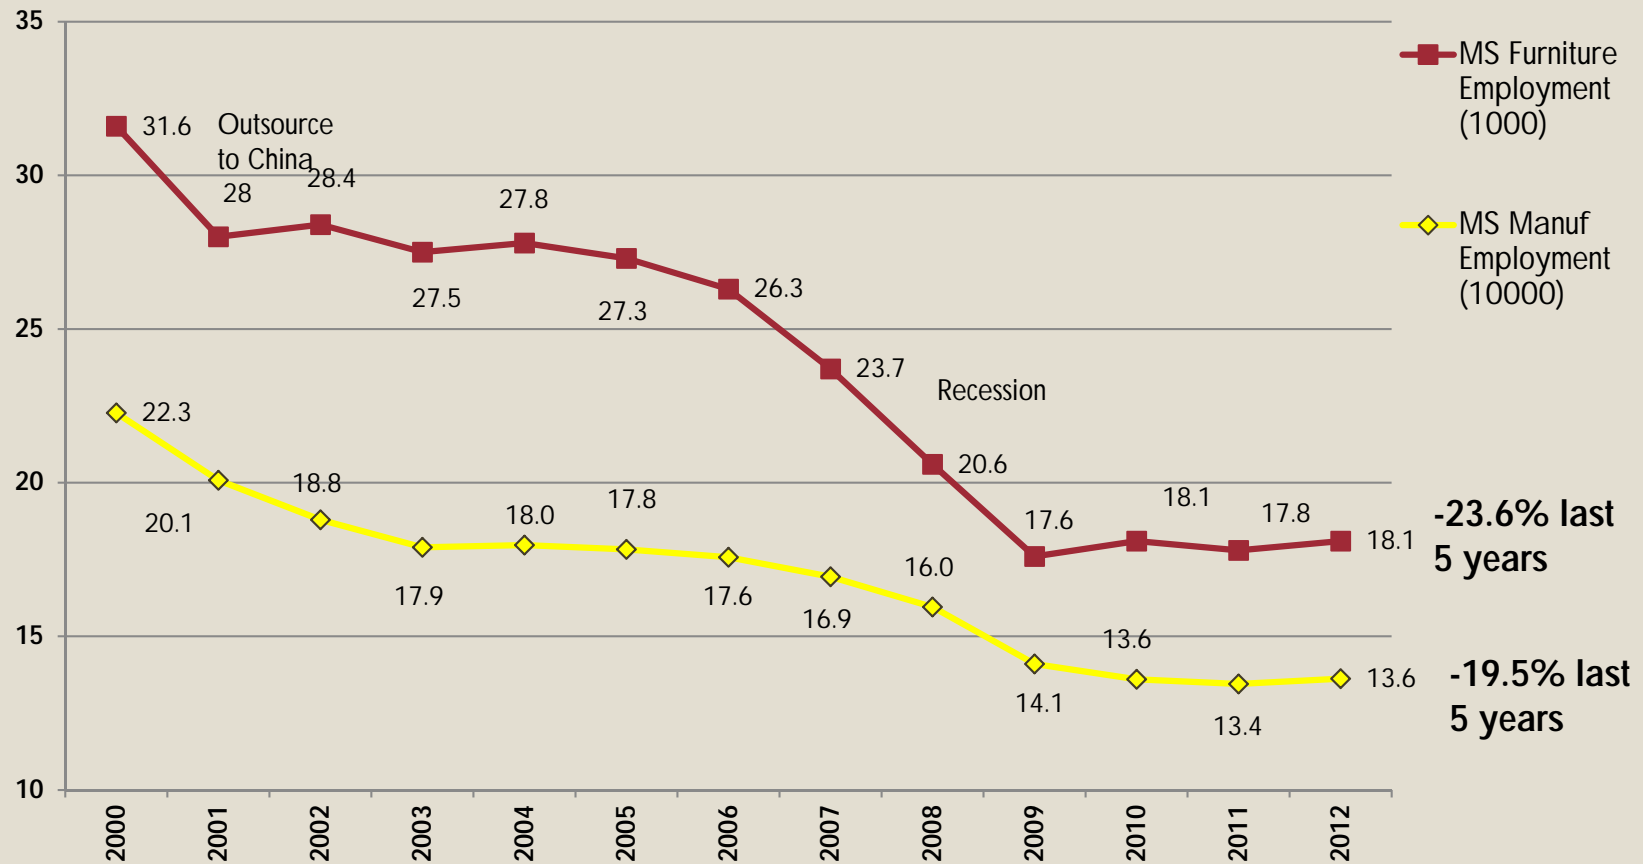

Furniture Employment Trend

Source: Bureau of Labor Statistics 2013