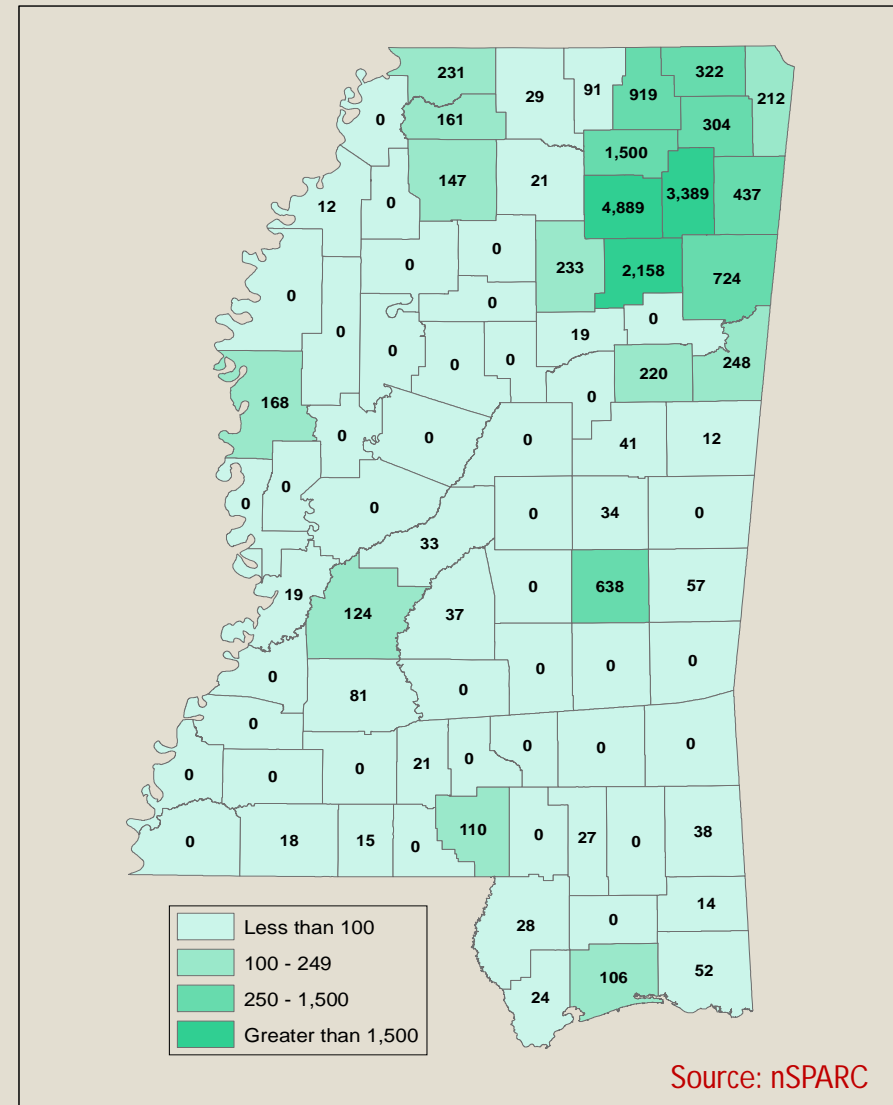

Employment Distribution

Furniture
Manufacturing
Jobs 2010