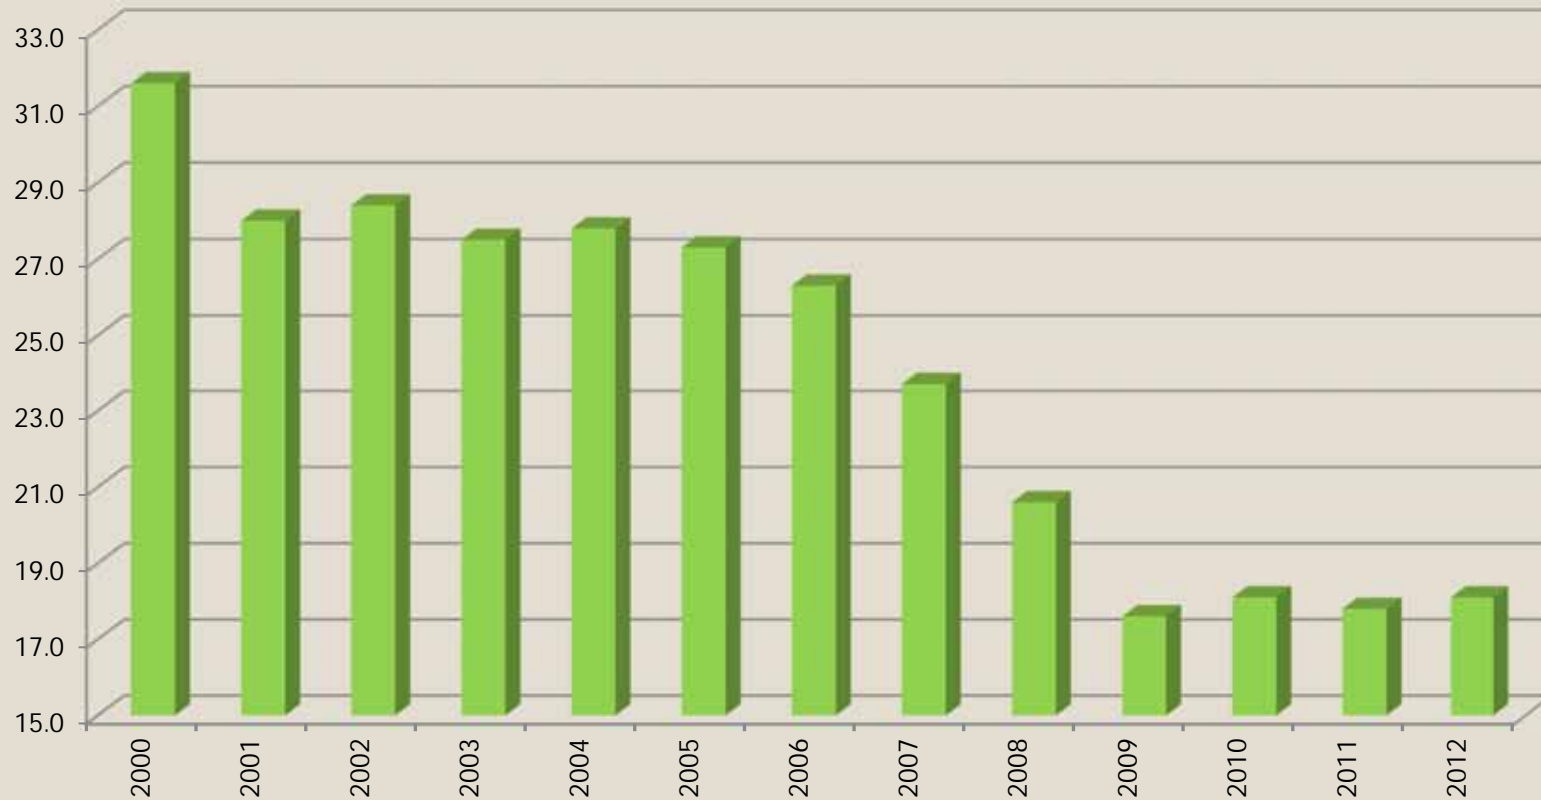

Furniture Employment Trend

Trends
1990 – 2000: +16.6%%
2000 – 2012: - 42.7%
Approx 13,500 lost jobs

Source: Bureau of Labor Statistics, 2013